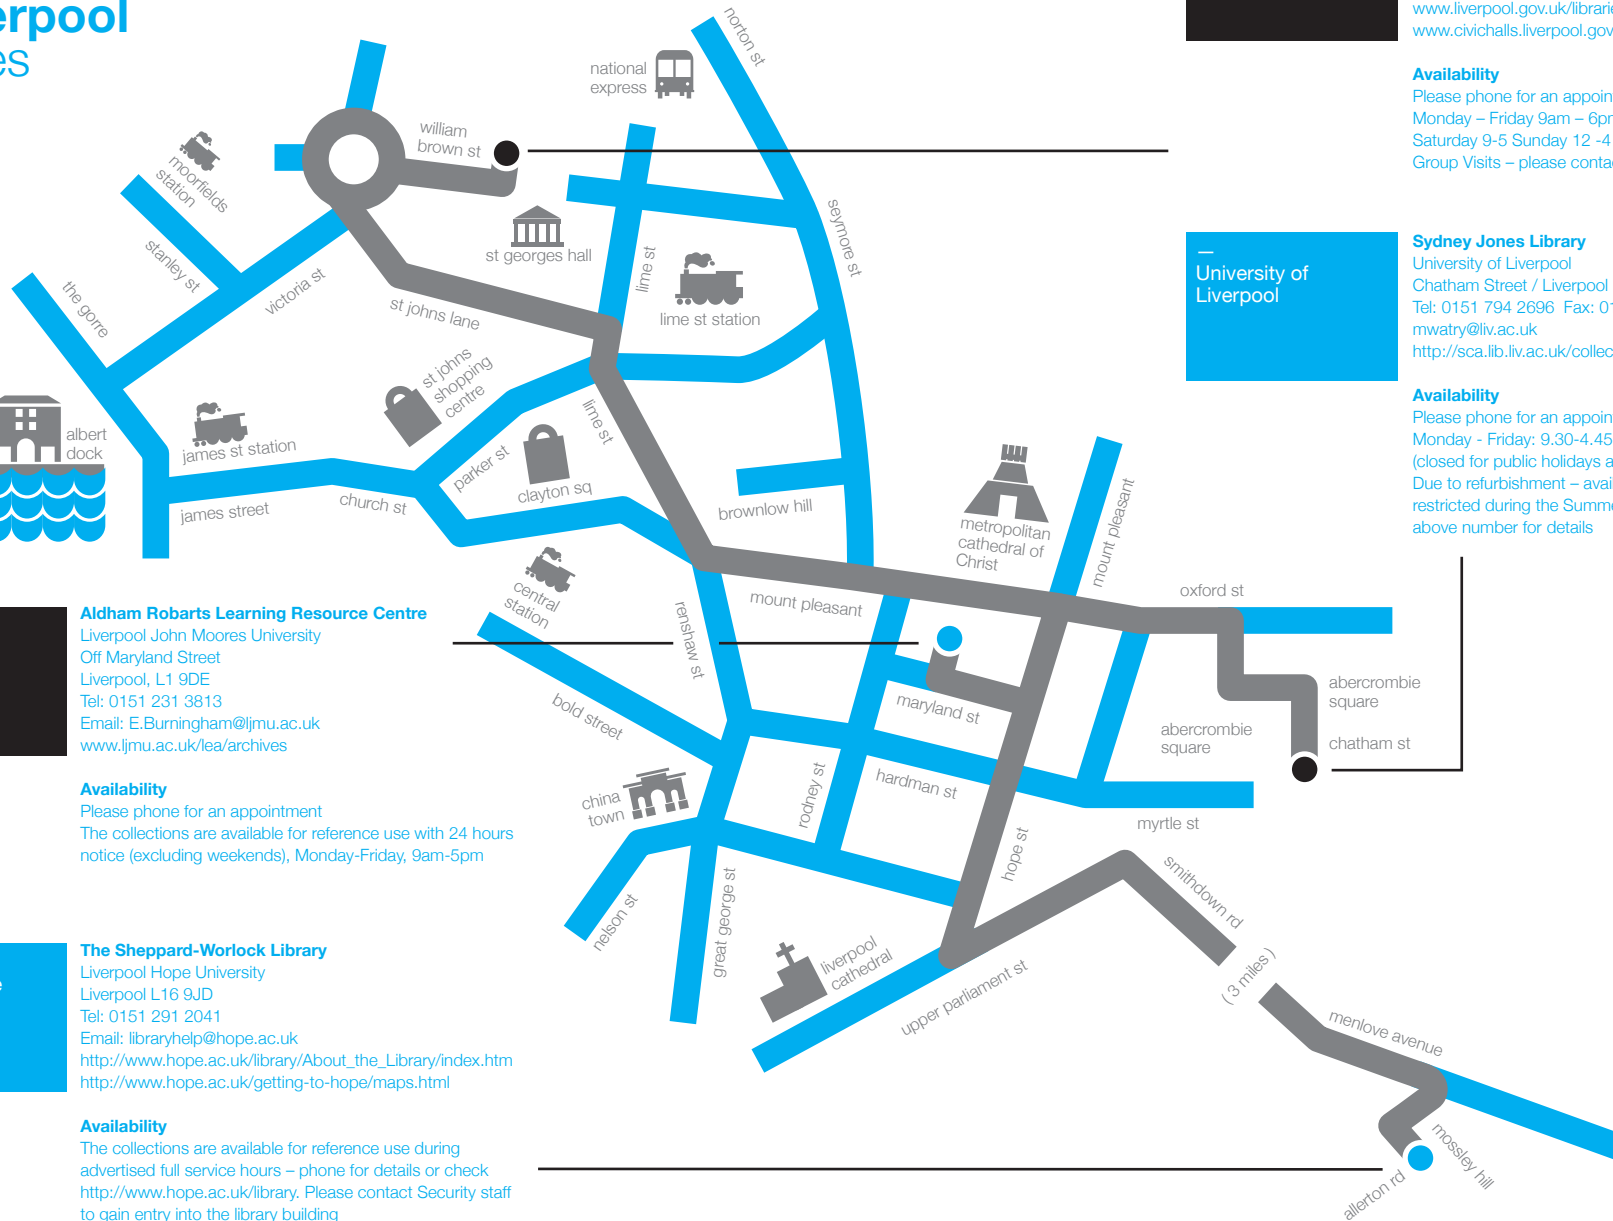

Treasures of Liverpool Libraries

Liverpool Library Map

—
Liverpool Central Library

Liverpool Central Library
William Brown Street
Liverpool L3 8EW
Tel: 0151 233 5835 Fax: 0151 233 5886
Email: refhum.central.library@liverpool.gov.uk
www.liverpool.gov.uk/libraries
www.civicchalls.liverpool.gov.uk/centrallibrary

Availability
Please phone for an appointment
Monday – Friday 9am – 6pm
Saturday 9-5 Sunday 12 -4 (no access)
Group Visits – please contact above number

—
University of Liverpool

Sydney Jones Library
University of Liverpool
Chatham Street / Liverpool L7 7AY
Tel: 0151 794 2696 Fax: 0151 794 2681
mwatry@liv.ac.uk
<http://sca.lib.liv.ac.uk/collections>

Availability
Please phone for an appointment
Monday - Friday: 9.30-4.45
(closed for public holidays and for a week at Christmas)
Due to refurbishment – availability will be severely restricted during the Summer of 2008 – please phone above number for details

—
Liverpool John Moores University

Aldham Roberts Learning Resource Centre
Liverpool John Moores University
Off Maryland Street
Liverpool, L1 9DE
Tel: 0151 231 3813
Email: E.Burningham@ljmu.ac.uk
www.ljmu.ac.uk/lea/archives

Availability
Please phone for an appointment
The collections are available for reference use with 24 hours notice (excluding weekends), Monday-Friday, 9am-5pm

—
Liverpool Hope University

The Sheppard-Worlock Library
Liverpool Hope University
Liverpool L16 9JD
Tel: 0151 291 2041
Email: libraryhelp@hope.ac.uk
<http://www.hope.ac.uk/library/About_the_Library/index.htm>
<http://www.hope.ac.uk/getting-to-hope/maps.html>

Availability
The collections are available for reference use during advertised full service hours – phone for details or check <http://www.hope.ac.uk/library>. Please contact Security staff to gain entry into the library building